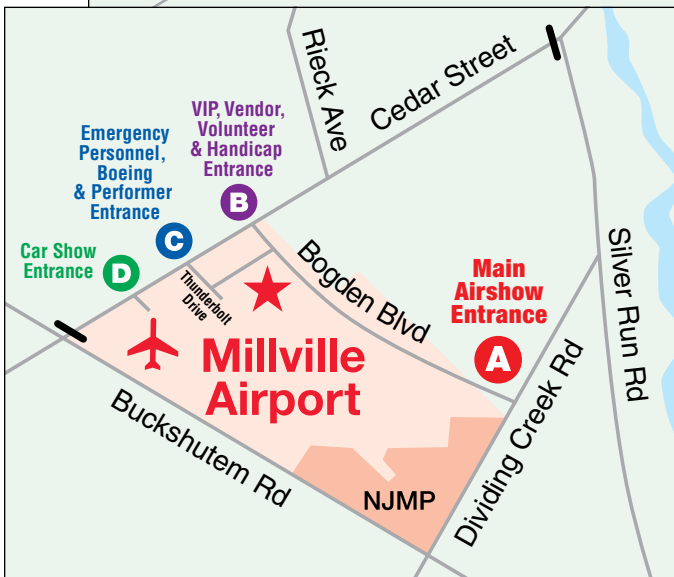

Millville Air Show Map

4/15/11

Avoid traffic congestion — take Route 55 Exit 29 and follow signs to the Airshow.

Gate A: Main Airshow Entrance —
Dividing Creek Road and Bogden Blvd.
Cedar Street will be closed from
Silver Run Road to Buckshutem Road.

Gate B: VIP, Vendor, Volunteer and
Handicap Entrance*

Gate C: Emergency Personnel, Boeing,
and Performer Entrance*

Gate D: Car Show Entrance*

*Special pass required — access from Rieck Avenue only