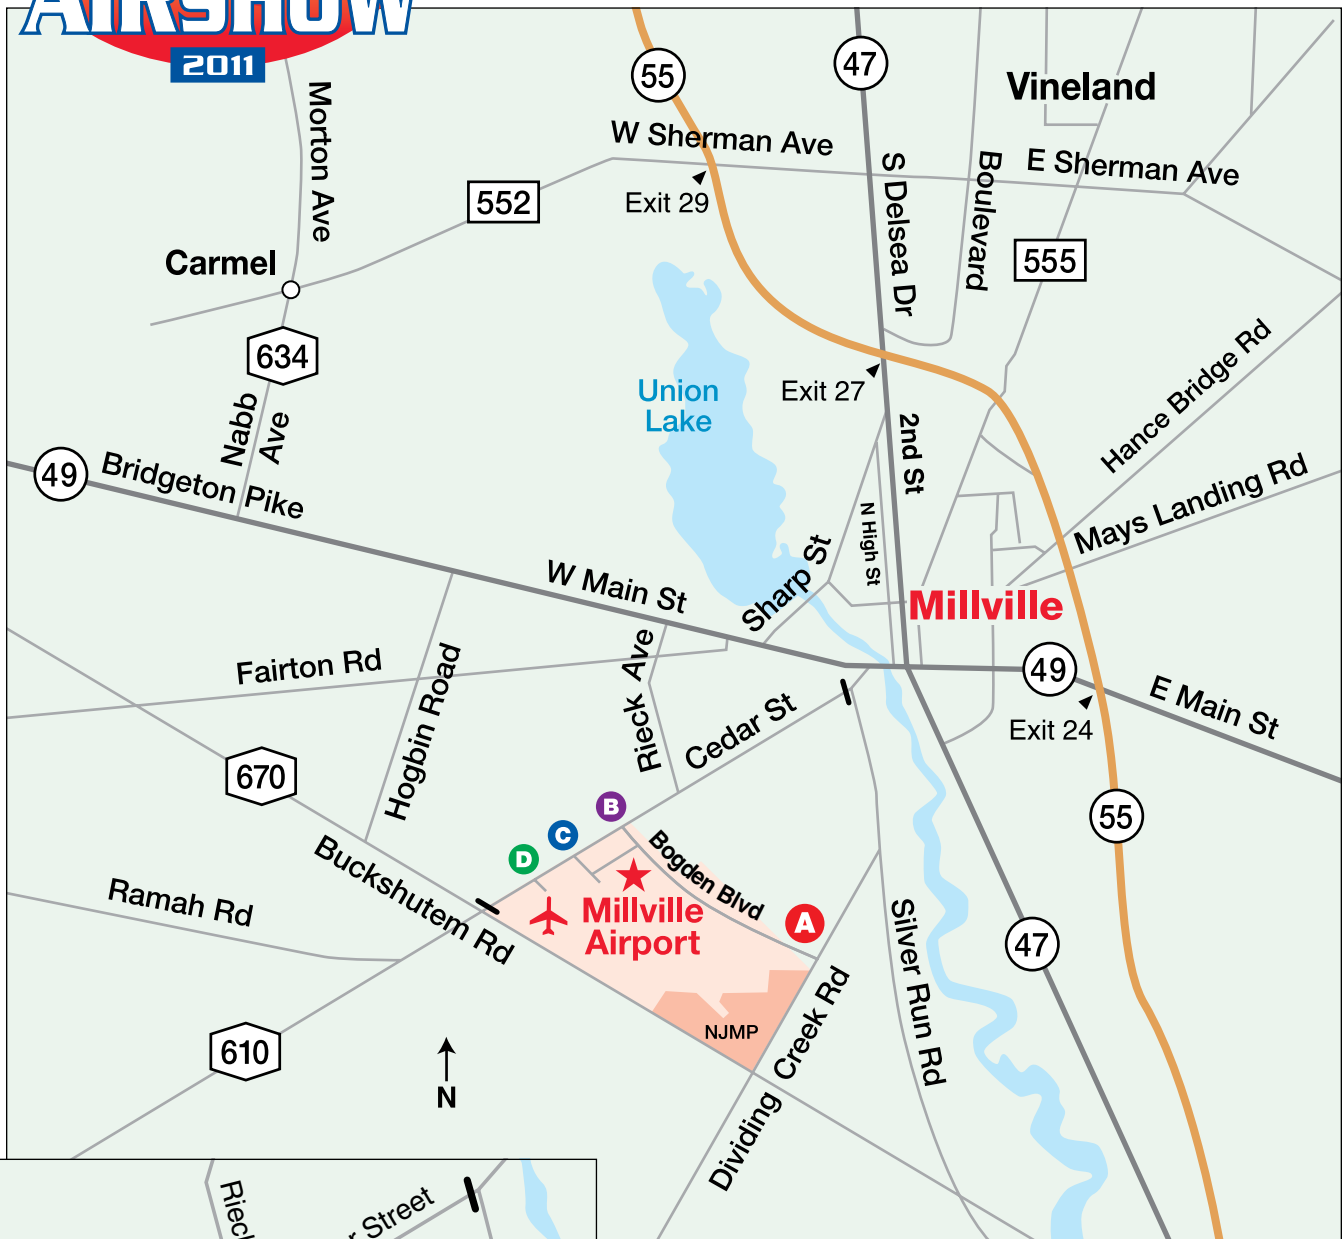

Millville Air Show Map

4/15/11

Avoid traffic congestion — take Route 55 Exit 29 and follow signs to the Airshow.

Gate A: Main Airshow Entrance —
Dividing Creek Road and Bogden Blvd.
Cedar Street will be closed from
Silver Run Road to Buckshutem Road.

Gate B: VIP, Vendor, Volunteer and
Handicap Entrance*

Gate C: Emergency Personnel, Boeing,
and Performer Entrance*

Gate D: Car Show Entrance*

*Special pass required — access from Rieck Avenue only